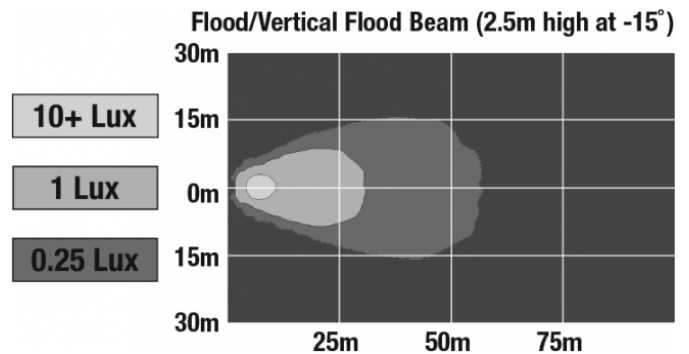

## PHOTOMETRIC SPECIFICATIONS

<b>Raw Lumen Output</b>	675
<b>Effective Lumen Output</b>	485
<b>Candela Output</b>	1,409
<b>Nominal LED Color Temperature</b>	5000 K
<b>Beam Pattern(s)</b>	Forward Lighting - Flood (Vertical)