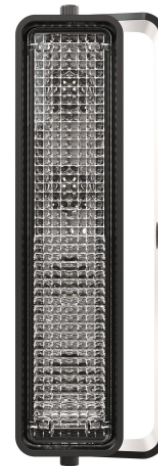

# LED Work Light - Model 783 XD

## PRODUCT INFORMATION

---

<b>Description</b>	12-48V LED Work Light with Vertical Flood Beam Pattern & Mounting Bracket
<b>Height</b>	54.10 mm / 2.13 in
<b>Width</b>	169.67 mm / 6.68 in
<b>Depth</b>	45.21 mm / 1.78 in
<b>Shape</b>	Rectangle
<b>Outer Lens Material</b>	Polycarbonate
<b>Outer Lens Color</b>	Clear
<b>Housing Material</b>	Polycarbonate
<b>Housing Color</b>	Black
<b>Mounting Hardware Description</b>	(x1) 3/8"-16 x 1.5" Mounting Bolt
<b>Mounting Type</b>	Universal Mount
<b>Minimum Operating Temperature</b>	-40 °C / -40 °F
<b>Maximum Operating Temperature</b>	65 °C / 149 °F
<b>Connector or Wiring</b>	Integral DT04-2P
<b>Mating Connector</b>	Deutsch DT06-2S
<b>Product Weight</b>	0.71 lbs / 0.32 kgs
<b>Shipping Weight</b>	6.60 lbs / 2.99 kgs

## PHOTOMETRIC SPECIFICATIONS

<b>Raw Lumen Output</b>	675
<b>Effective Lumen Output</b>	485
<b>Candela Output</b>	1,409
<b>Nominal LED Color Temperature</b>	5000 K
<b>Beam Pattern(s)</b>	Forward Lighting - Flood (Vertical)