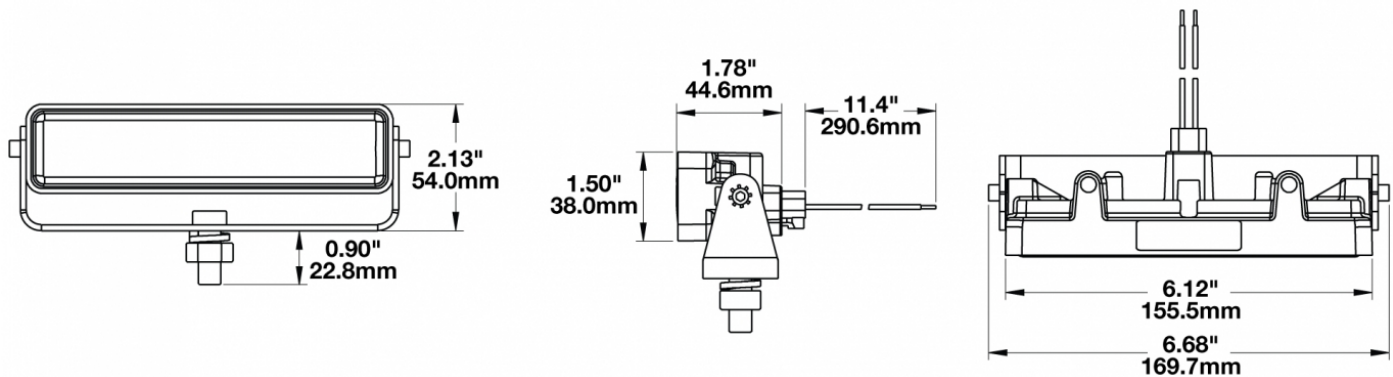

## PRODUCT INFORMATION

---

<b>Description</b>	12-48V LED Work Light with Vertical Flood Beam Pattern & Mounting Bracket
<b>Height</b>	54.10 mm / 2.13 in
<b>Width</b>	169.67 mm / 6.68 in
<b>Depth</b>	45.21 mm / 1.78 in
<b>Shape</b>	Rectangle
<b>Outer Lens Material</b>	Polycarbonate
<b>Outer Lens Color</b>	Clear
<b>Housing Material</b>	Polycarbonate
<b>Housing Color</b>	Black
<b>Mounting Hardware Description</b>	(x1) 3/8"-16 x 1.5" Mounting Bolt
<b>Mounting Type</b>	Universal Mount
<b>Minimum Operating Temperature</b>	-40 °C / -40 °F
<b>Maximum Operating Temperature</b>	65 °C / 149 °F
<b>Connector or Wiring</b>	Integral DT04-2P
<b>Mating Connector</b>	Deutsch DT06-2S
<b>Product Weight</b>	0.71 lbs / 0.32 kgs
<b>Shipping Weight</b>	6.60 lbs / 2.99 kgs

## PRODUCT DIMENSIONS